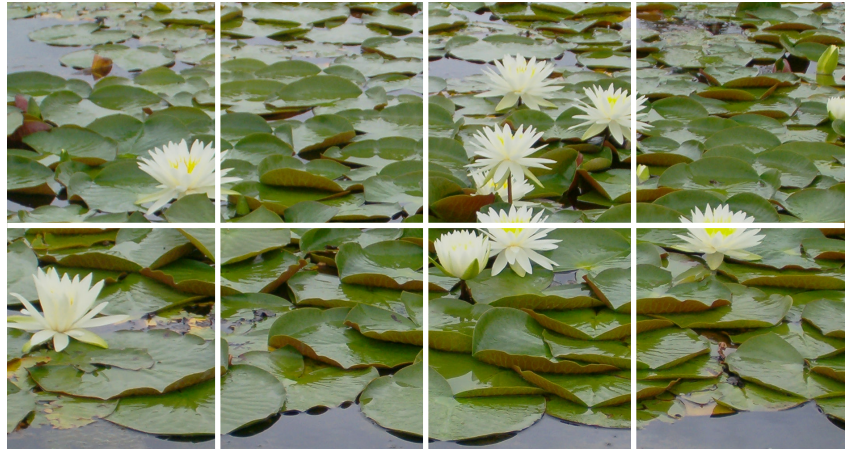

AQUA FLORA SOLUTIONS 2010 PRICE LIST and ORDER FORM

Mail to:
PO Box E16
Corrimal East
NSW 2518

Fax: (02) 4285 5565

eMail to:
sales@aquaflorasolutions.com.au
World Wide Web
www.aquaflorasolutions.com.au

Telephone: 0431 302 450

Delivery and Contact Details:

Name: _____

Address: _____

_____

_____

Phone: _____

Email: _____

BOTANICAL NAME	COMMON NAME	STOCK#	PRICE	QUANTITY
Acorus calamus	Giant Rush	1	$5.50	____
Acorus calamus var 'Variegatus'	Giant Variegated Rush	2	$5.50	____
Acorus gramineus	Japanese Sweet Flag	3	$5.50	____
Acorus gramineus var 'Ogon'	Golden Sweet Flag	4	$5.50	____
Acorus gramineus var 'Variegatus'	Variegated Sweet Flag	5	$5.50	____
Acorus pusillus var 'Aurea'	Golden Dwarf Sweet Flag	7	$5.50	____
Alocasia macrorrhiza	Giant Taro	8	$8.80	____
Bacopa caroliniana	Blue Water Hyssop	9	$6.60	____